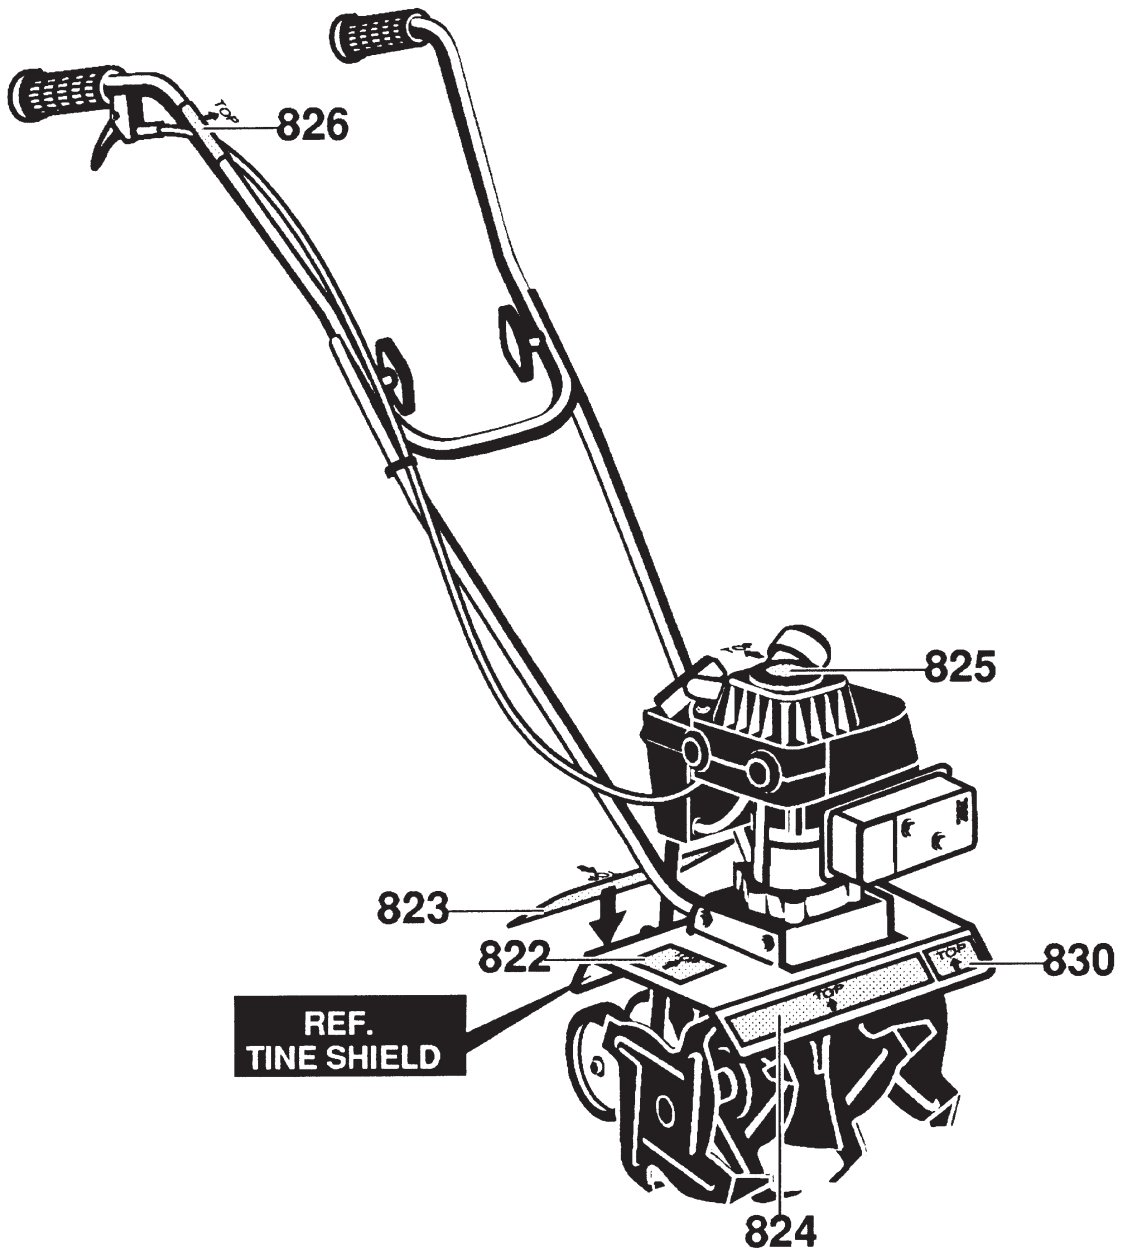

318848C

REF. NO.	PART NO.	PART NAME
300	533 74 00-61	TRANSMISSION ASSY
310	533 34 05-50	BRKT, DEPTH ROD
311	874 78 04-20	SCREW, 1/4-20X1.25
312	873 68 04-00	NUT, 1/4-20 REGHEXCTRLK

TINE SHIELD REPAIR PARTS

C

XXXXXXXXXXXX = New
 Neue
 Nouvelle
 Nueva
 Ny

318849D

REF. NO.	PART NO.	PART NAME
480	533 30 90-73	TINE SHIELD
481	533 27 38-69	SCREW, 1/4-20X5.00
482	734 11 53-01	FLATWASHER .281X.63X.065
483	873 68 04-00	NUT, 1/4-20 REGHEXCTRLK
490	533 05 61-58	FELT WASHER
491	533 05 61-57	TINE, ASSY INNER LH
492	533 05 61-55	TINE, ASSY OUTER LH
493	533 05 61-56	TINE, ASSY INNER RH
494	533 05 61-54	TINE, ASSY OUTER RH
495	533 05 61-23	PIN, CLEVIS .31X1.38
496	533 05 61-80	HAIR PIN .53DIAX1.62LG

TRANS FLAT BAR REPAIR PARTS

D

XXXXXXXXXXXX = New
 338152E Neue
 Nouvelle
 Nueva
 Ny

REF. NO.	PART NO.	PART NAME
650	533 30 07-99	WHEEL SUPT ASSY ROD
660	533 33 36-35	PIN, CLEVIS .321X.75
661	533 05 61-80	PIN, HAIR .53X1.62
662	533 33 81-03	TIRE & RIM
663	533 07 36-64	PUSH ON NUT 3/8"