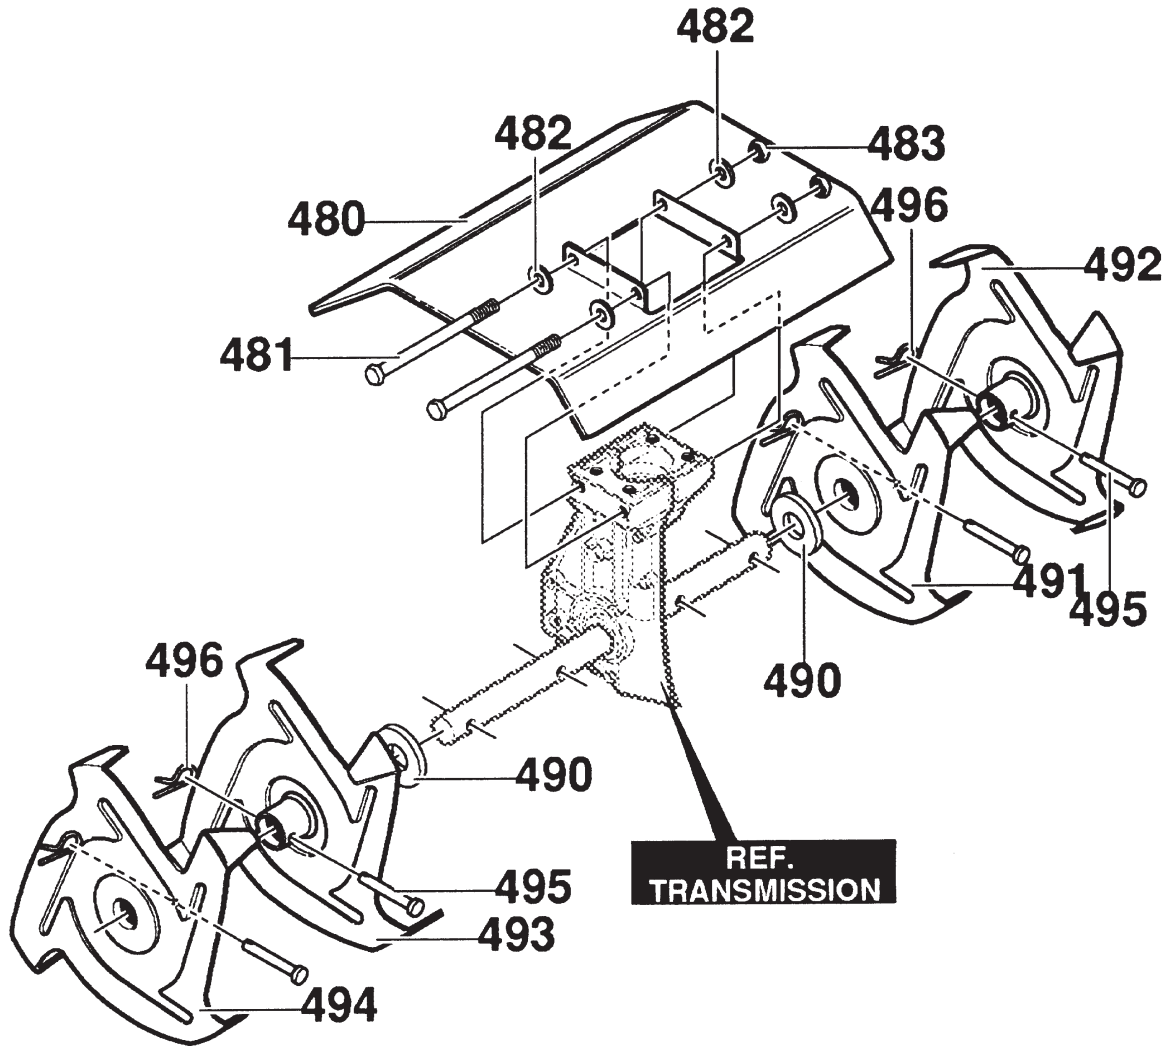

ENGINE REPAIR PARTS

A

XXXXX = New
Neue
Nouvelle
Nueva
Ny

323392C

REF. NO.	PART NO.	PART NAME
10	ENGINE	2.0HP TECUMSEH
11	533 05 66-94	FLATWASHER, .378x1.25x .060
12	533 33 53-50	CLUTCH
13	810 04 04-00	LOCKWASHER, SPLIT, .263 x .49 x .07
14	874 76 04-28	SCREW, 1/4-20X1.75
17	533 33 92-97	CABLE, THROTTLE

318848C

REF. NO.	PART NO.	PART NAME
300	533 74 00-61	TRANSMISSION ASSY
310	533 34 05-50	BRKT, DEPTH ROD
311	874 78 04-20	SCREW, 1/4-20X1.25
312	873 68 04-00	NUT, 1/4-20 REGHEXCTRLK

TINE SHIELD REPAIR PARTS

C

XXXXXXXXXXXX = New
 Neue
 Nouvelle
 Nueva
 Ny

318849D

REF. NO.	PART NO.	PART NAME
480	533 30 90-73	TINE SHIELD
481	533 27 38-69	SCREW, 1/4-20X5.00
482	734 11 53-01	FLATWASHER .281X.63X.065
483	873 68 04-00	NUT, 1/4-20 REGHEXCTRLK
490	533 05 61-58	FELT WASHER
491	533 05 61-57	TINE, ASSY INNER LH
492	533 05 61-55	TINE, ASSY OUTER LH
493	533 05 61-56	TINE, ASSY INNER RH
494	533 05 61-54	TINE, ASSY OUTER RH
495	533 05 61-23	PIN, CLEVIS .31X1.38
496	533 05 61-80	HAIR PIN .53DIAX1.62LG

TRANS FLAT BAR REPAIR PARTS

D

XXXXXXXXXXXX = New
 338152E Neue
 Nouvelle
 Nueva
 Ny

REF. NO.	PART NO.	PART NAME
650	533 30 07-99	WHEEL SUPT ASSY ROD
660	533 33 36-35	PIN, CLEVIS .321X.75
661	533 05 61-80	PIN, HAIR .53X1.62
662	533 33 81-03	TIRE & RIM
663	533 07 36-64	PUSH ON NUT 3/8"