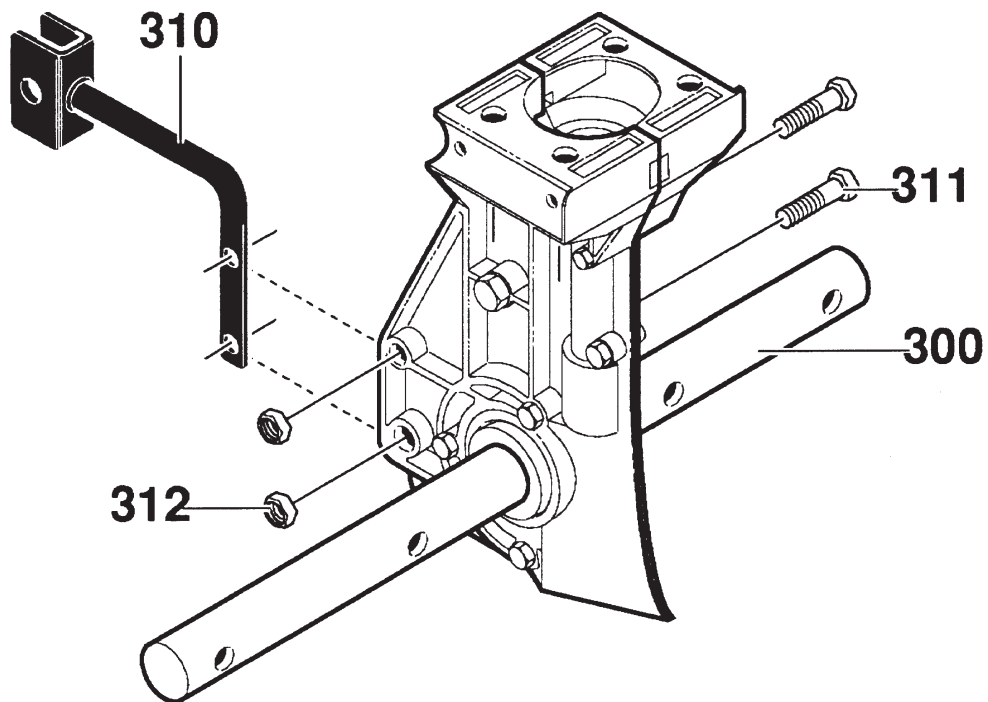

xxx xx xx-xx = New part
Neues tel
Nouvelle piece
Nueva pieza
Ny detalj

318848C

REF. NO.	PART NO.	PART NAME
300	533 74 00-61	TRANSMISSION ASSY
310	533 34 05-50	BRKT, DEPTH ROD
311	874 78 04-20	SCREW, 1/4-20X1.25
312	873 68 04-00	NUT, 1/4-20 REGHEXCTRLK