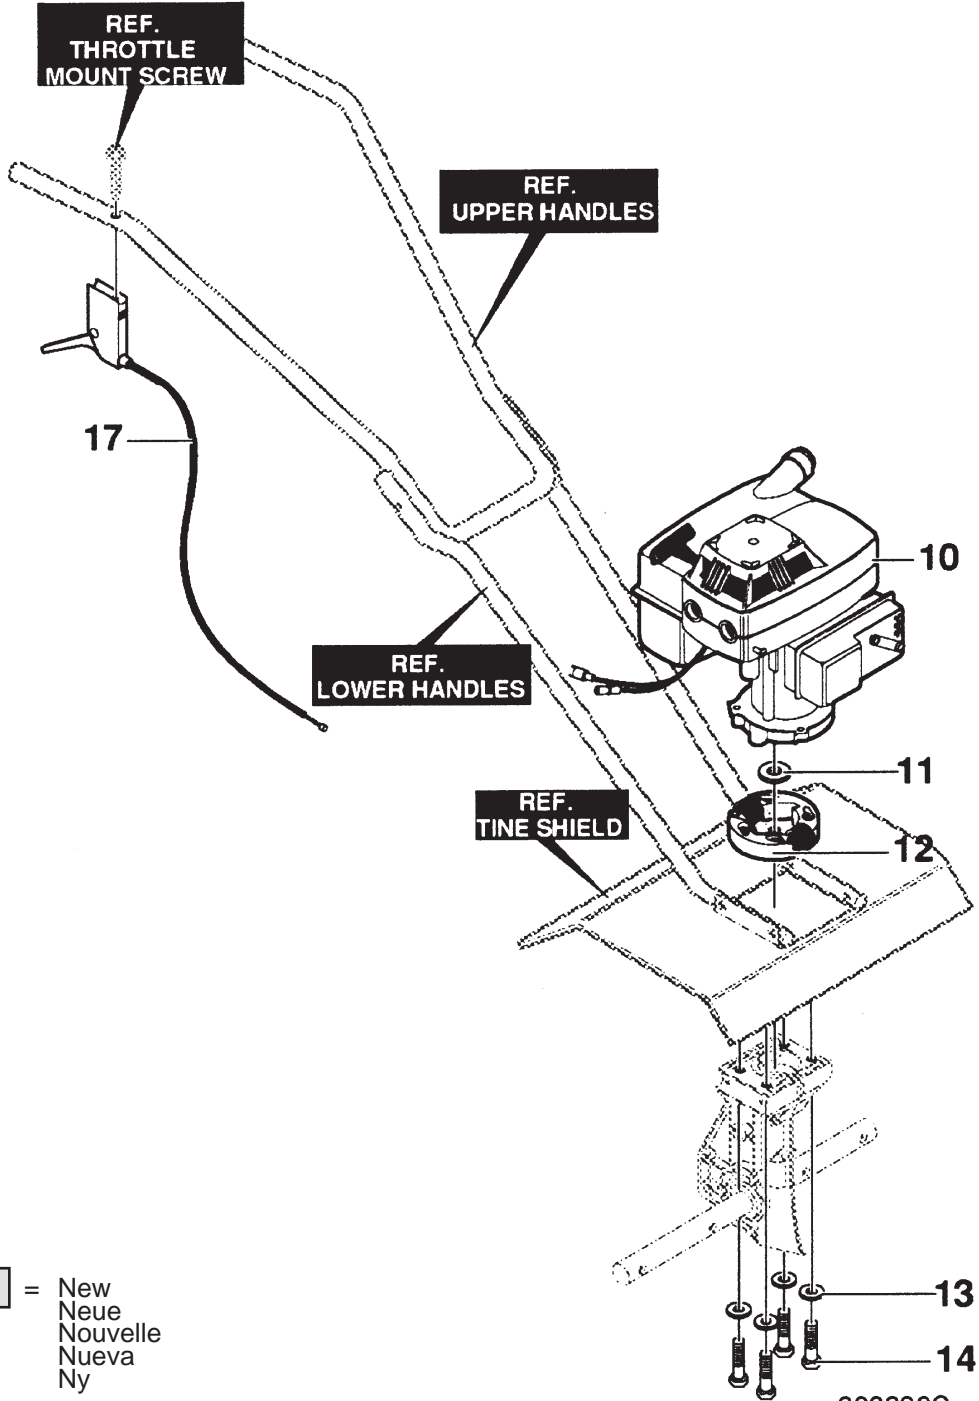

ENGINE REPAIR PARTS

A

XXXXX = New
Neue
Nouvelle
Nueva
Ny

323392C

REF. NO.	PART NO.	PART NAME
10	ENGINE	2.0HP TECUMSEH
11	533 05 66-94	FLATWASHER, .378x1.25x .060
12	533 33 53-50	CLUTCH
13	810 04 04-00	LOCKWASHER, SPLIT, .263 x .49 x .07
14	874 76 04-28	SCREW, 1/4-20X1.75
17	533 33 92-97	CABLE, THROTTLE

318848C

REF. NO.	PART NO.	PART NAME
300	533 74 00-61	TRANSMISSION ASSY
310	533 34 05-50	BRKT, DEPTH ROD
311	874 78 04-20	SCREW, 1/4-20X1.25
312	873 68 04-00	NUT, 1/4-20 REGHEXCTRLK

TINE SHIELD REPAIR PARTS

C

XXXXXXXXXXXX = New
 Neue
 Nouvelle
 Nueva
 Ny

318849D

REF. NO.	PART NO.	PART NAME
480	533 30 90-73	TINE SHIELD
481	533 27 38-69	SCREW, 1/4-20X5.00
482	734 11 53-01	FLATWASHER .281X.63X.065
483	873 68 04-00	NUT, 1/4-20 REGHEXCTRLK
490	533 05 61-58	FELT WASHER
491	533 05 61-57	TINE, ASSY INNER LH
492	533 05 61-55	TINE, ASSY OUTER LH
493	533 05 61-56	TINE, ASSY INNER RH
494	533 05 61-54	TINE, ASSY OUTER RH
495	533 05 61-23	PIN, CLEVIS .31X1.38
496	533 05 61-80	HAIR PIN .53DIAX1.62LG

TRANS FLAT BAR REPAIR PARTS

D

XXXXXXXXXXXX = New
 338152E Neue
 Nouvelle
 Nueva
 Ny

REF. NO.	PART NO.	PART NAME
650	533 30 07-99	WHEEL SUPT ASSY ROD
660	533 33 36-35	PIN, CLEVIS .321X.75
661	533 05 61-80	PIN, HAIR .53X1.62
662	533 33 81-03	TIRE & RIM
663	533 07 36-64	PUSH ON NUT 3/8"