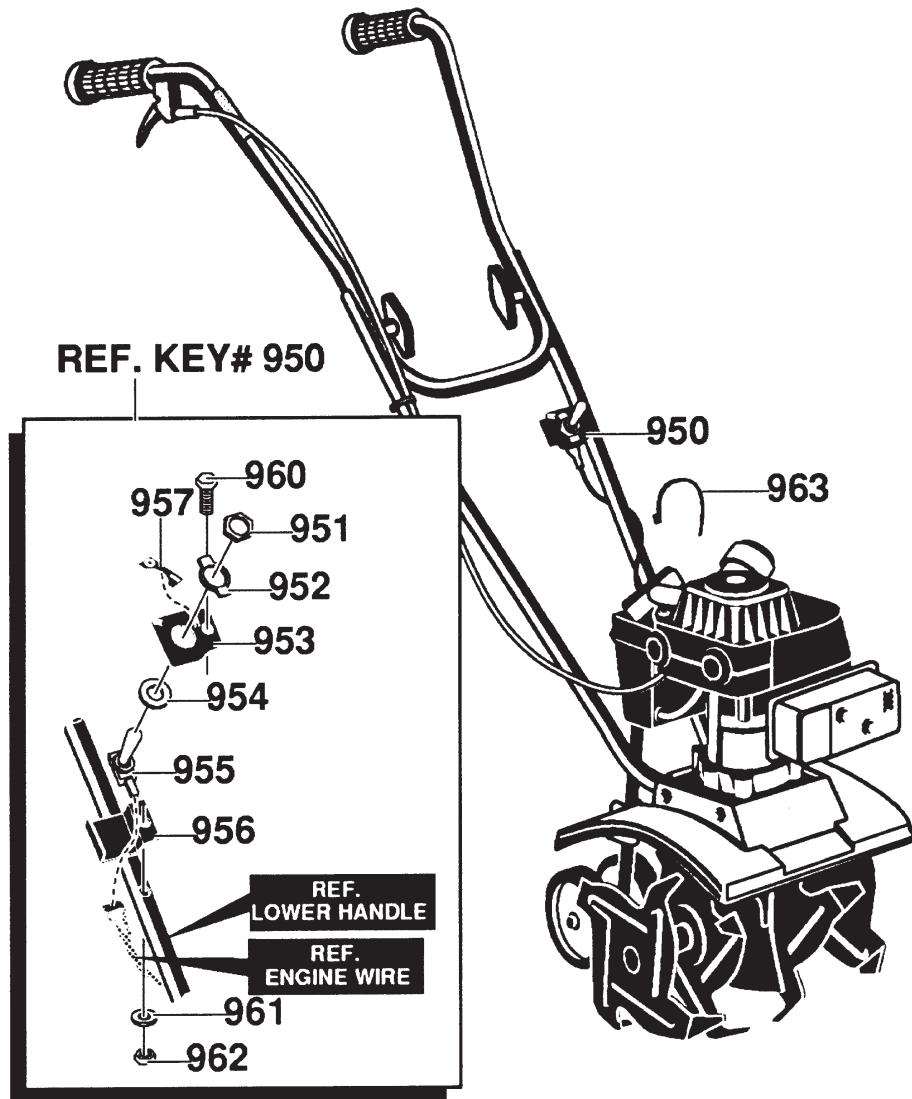

TRANS FLAT BAR REPAIR PARTS

D

XXXXXXXXXXXX = New
 338152E Neue
 Nouvelle
 Nueva
 Ny

REF. NO.	PART NO.	PART NAME
650	533 30 07-99	WHEEL SUPT ASSY ROD
660	533 33 36-35	PIN, CLEVIS .321X.75
661	533 05 61-80	PIN, HAIR .53X1.62
662	533 33 81-03	TIRE & RIM
663	533 07 36-64	PUSH ON NUT 3/8"

xxx xx xx-xx = New part
 Neues tel
 Nouvelle piece
 Nueva pieza
 Ny detalj

339945B

REF. NO.	PART NO.	PART NAME
822		REFERENCE ONLY
823	533 40 27-03	DECAL, CAUTION TINE SHIELD "CE"
824	533 71 01-68	DECAL, "HUSQVARNA"
826	533 57 74-34	DECAL, HOLD RH GRIP
830	533 71 18-61	DECAL, HUSQVARNA "CT 16"

HANDLES REPAIR PARTS

F

336539A

REF. NO.	PART NO.	PART NAME
930	533 33 92-98	UPPER HANDLE
932	533 33 93-98	LOWER HANDLE LH
934	533 33 93-99	LOWER HANDLE RH
940	533 05 72-57	ROPE GUIDE 5/16-18
941	533 05 61-99	CARR. BOLT, 5/16-18X1.63
942	533 78 30-00	FORMED WASHER
943	734 11 63-01	FLATWASHER .344X.69X.065
944	533 01 35-27	KNOB, T 2/BLADE W/5/16-18 NUT
945	873 22 05-00	NUT, 5/16-18 REGHEX
946	533 05 67-78	GRIP, HAND
947	533 42 66-35	SCREW 10-16X1.50 WAHHTAP
948	533 05 74-44	CABLE TIE

REMOTE STOP REPAIR PARTS

G

xxx xx xx-xx = New part
 Neues tel
 Nouvelle piece
 Nueva pieza
 Ny detalj

336539A

REF. NO.	PART NO.	PART NAME
950	533 33 31-72	SWITCH ASSY.
951	533 05 70-29	NUT MTG 15/32
952	533 05 62-48	PLATE, INDICATOR
953	533 74 00-81	BRACKET, SWTICH
954	533 04 58-78	LOCKWASHER
955	533 05 61-43	SWITCH
956	533 74 00-82	SWITCH BRACKET
957	533 33 92-93	DECAL, ISO SYMBOL (ON & OFFF)
960	533 05 70-19	SCREW 10-24X1.06 INDHWA
961	533 13 84-79	WASHER, EXLK .195X.41X.03
962	873 27 10-00	NUT, #10-24 HXHDNYLK
963	533 05 74-44	CABLE TIE