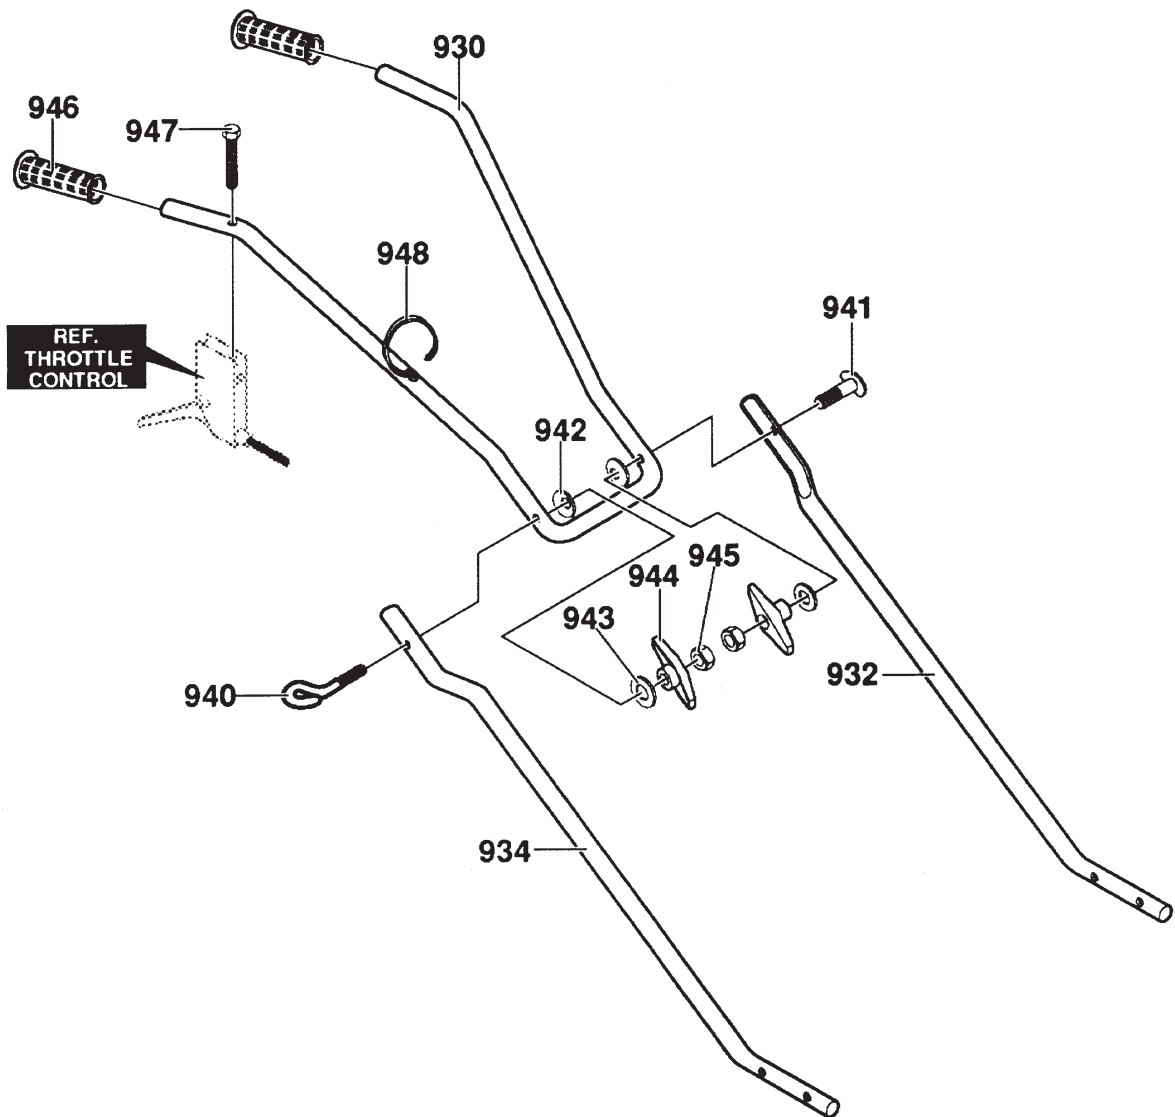

HANDLES REPAIR PARTS

F

336539A

REF. NO.	PART NO.	PART NAME
930	533 33 92-98	UPPER HANDLE
932	533 33 93-98	LOWER HANDLE LH
934	533 33 93-99	LOWER HANDLE RH
940	533 05 72-57	ROPE GUIDE 5/16-18
941	533 05 61-99	CARR. BOLT, 5/16-18X1.63
942	533 78 30-00	FORMED WASHER
943	734 11 63-01	FLATWASHER .344X.69X.065
944	533 01 35-27	KNOB, T 2/BLADE W/5/16-18 NUT
945	873 22 05-00	NUT, 5/16-18 REGHEX
946	533 05 67-78	GRIP, HAND
947	533 42 66-35	SCREW 10-16X1.50 WAHHTAP
948	533 05 74-44	CABLE TIE