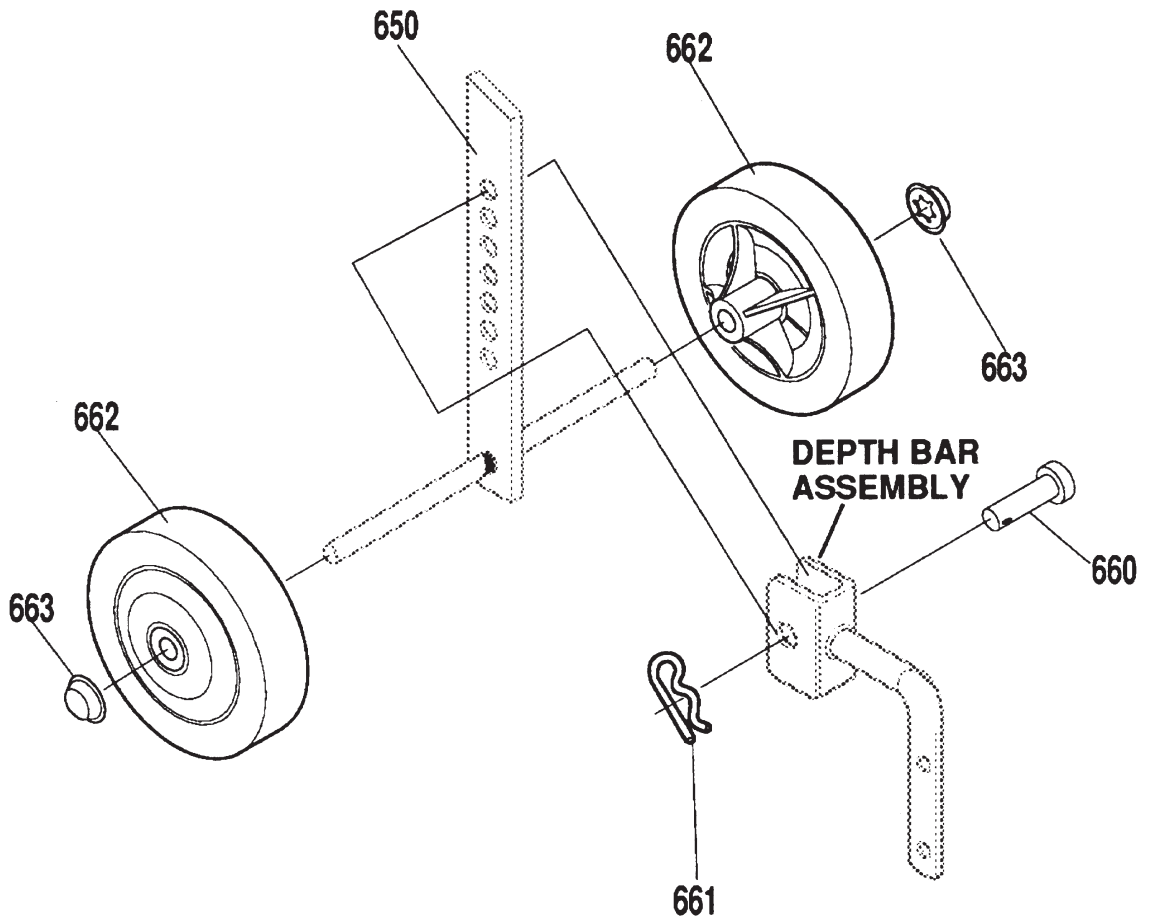

318848C

REF. NO.	PART NO.	PART NAME
300	533 74 00-61	TRANSMISSION ASSY
310	533 34 05-50	BRKT, DEPTH ROD
311	874 78 04-20	SCREW, 1/4-20X1.25
312	873 68 04-00	NUT, 1/4-20 REGHEXCTRLK

TINE SHIELD REPAIR PARTS

C

XXXXXXXXXXXX = New
 Neue
 Nouvelle
 Nueva
 Ny

318849D

REF. NO.	PART NO.	PART NAME
480	533 30 90-73	TINE SHIELD
481	533 27 38-69	SCREW, 1/4-20X5.00
482	734 11 53-01	FLATWASHER .281X.63X.065
483	873 68 04-00	NUT, 1/4-20 REGHEXCTRLK
490	533 05 61-58	FELT WASHER
491	533 05 61-57	TINE, ASSY INNER LH
492	533 05 61-55	TINE, ASSY OUTER LH
493	533 05 61-56	TINE, ASSY INNER RH
494	533 05 61-54	TINE, ASSY OUTER RH
495	533 05 61-23	PIN, CLEVIS .31X1.38
496	533 05 61-80	HAIR PIN .53DIAX1.62LG

TRANS FLAT BAR REPAIR PARTS

D

XXXXXXXXXXXX = New
 338152E Neue
 Nouvelle
 Nueva
 Ny

REF. NO.	PART NO.	PART NAME
650	533 30 07-99	WHEEL SUPT ASSY ROD
660	533 33 36-35	PIN, CLEVIS .321X.75
661	533 05 61-80	PIN, HAIR .53X1.62
662	533 33 81-03	TIRE & RIM
663	533 07 36-64	PUSH ON NUT 3/8"

xxx xx xx-xx = New part
 Neues tel
 Nouvelle piece
 Nueva pieza
 Ny detalj

339945B

REF. NO.	PART NO.	PART NAME
822		REFERENCE ONLY
823	533 40 27-03	DECAL, CAUTION TINE SHIELD "CE"
824	533 71 01-68	DECAL, "HUSQVARNA"
826	533 57 74-34	DECAL, HOLD RH GRIP
830	533 71 18-61	DECAL, HUSQVARNA "CT 16"